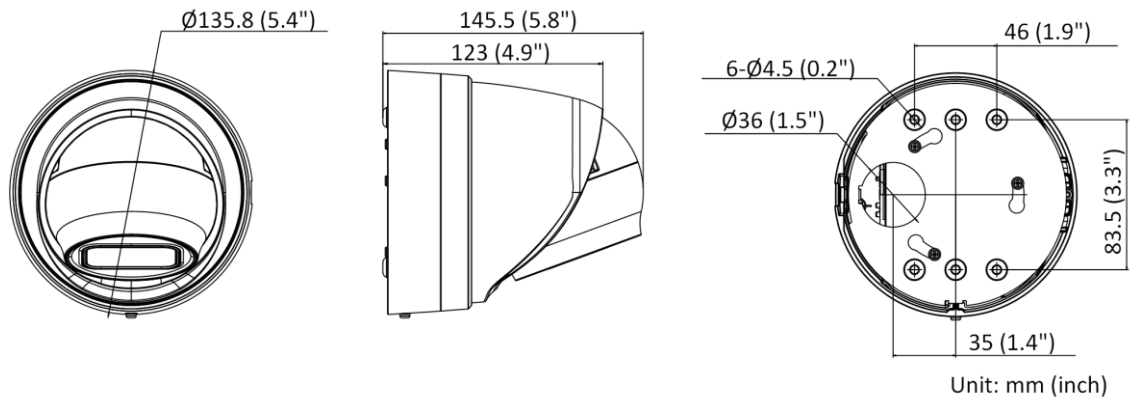

▪ **Available Model**

DS-2CD2H86G2-IZS (2.8 to 12 mm)

▪ **Dimension**